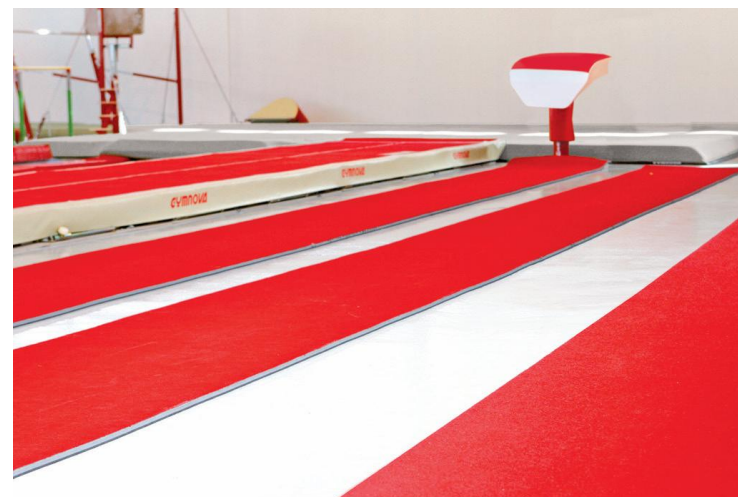

RUNWAY

- Carpet-covered resilient foam
- Anti-slip base

Two models available:

- **Ref. 2106 - COMPETITION RUNWAY**

- Dimensions = 25 x 1 m
- Depth = 25 mm
- Made of a flame pattern carpet bonded to dynamic foam

- **Ref. 2101 - TRAINING RUNWAY**

- Dimensions = 25 x 0.66 m
- Depth = 17 mm

Ref. 2106 - Competition Runway

Ref. 2101 - Training Runway